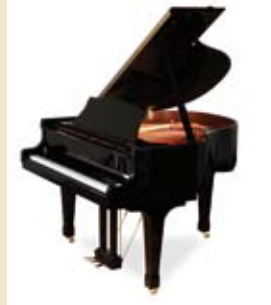

Doutrielgne Conservatoire - 185 (black) with pianomation (QRS)

- Full option piano, playable by pianists
- QRS pianomation system for automatic playing and moving keys
- MIDI-out interface (PNOSCAN)
- black (polished ebony)
- Length : 185 cm
- Width : 148 cm